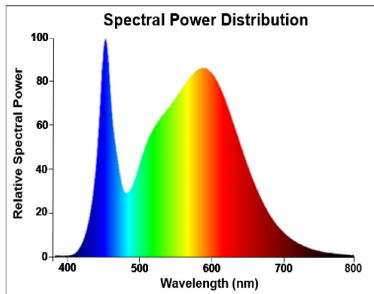

ToLEDo Superia T8 CCG and AC

ToLEDo SUPERIA T8 CCG L1500 4100LM 840 75K PET SL
0030249

Safety data

Optimal operating condition (°C)	-20-55
Breakage cleaning instructions	Not applicable
Special purpose lamp	No
Suitable for household illumination	Yes
Safety message	Suitable for totally enclosed fixture

PHOTOMETRY

TECHNICAL DRAWINGS