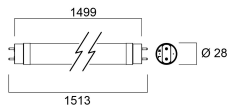

TECHNICAL DRAWINGS