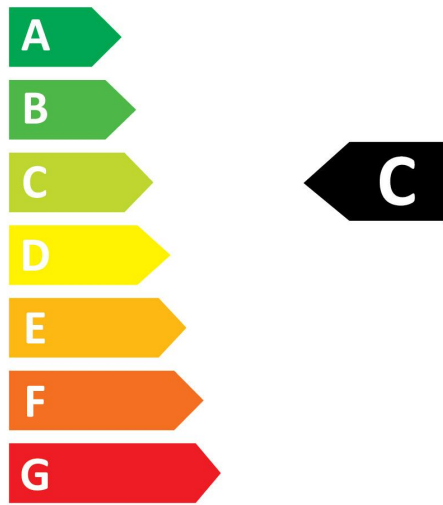

ToLEDo Superia T8 CCG and AC

ToLEDo SUPERIA T8 CCG L 1500 4100LM 840 75K PET SL
0030249

SYLVANIA

0030249

23
kWh/1000h

2019/2015